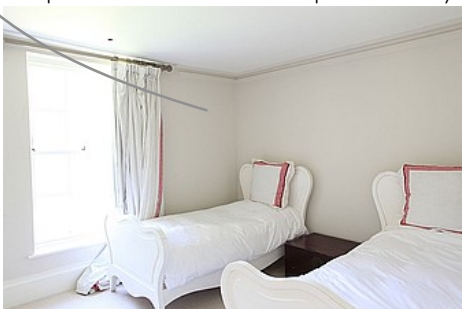

Lara Bedroom

The walls are Paint & Paper Library Slate II matt emulsion.

The woodwork is All White F & B using Papers & Paints Little Greene base (Park Walk) Intelligent eggshell PP8-6-11PBA.

Cupboards: Paint & Paper Library Slate I oil eggshell.