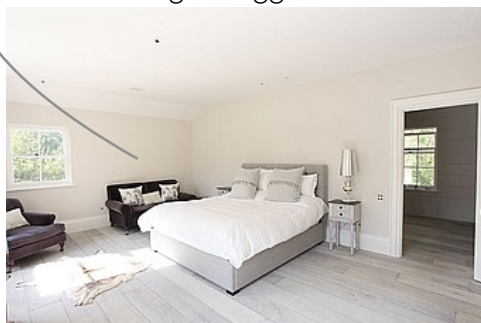

Master Bedroom

The walls are Paint & Paper Library Slate II Flat Emulsion

The woodwork is All White F & B using Papers & Paints Little Greene base (Park Walk) Intelligent eggshell PP8-6-11PBA

Master Bathroom