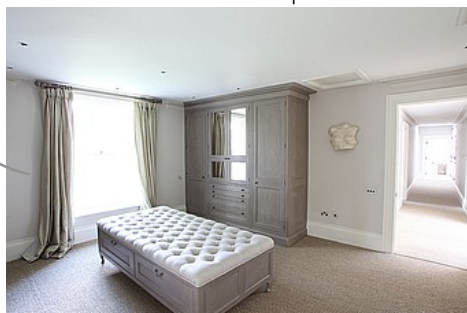

Master Bedroom

The walls are Paint & Paper Library Slate II Flat Emulsion

The woodwork is All White F & B using Papers & Paints Little Greene base (Park Walk) Intelligent eggshell PP8-6-11PBA

Master Bathroom